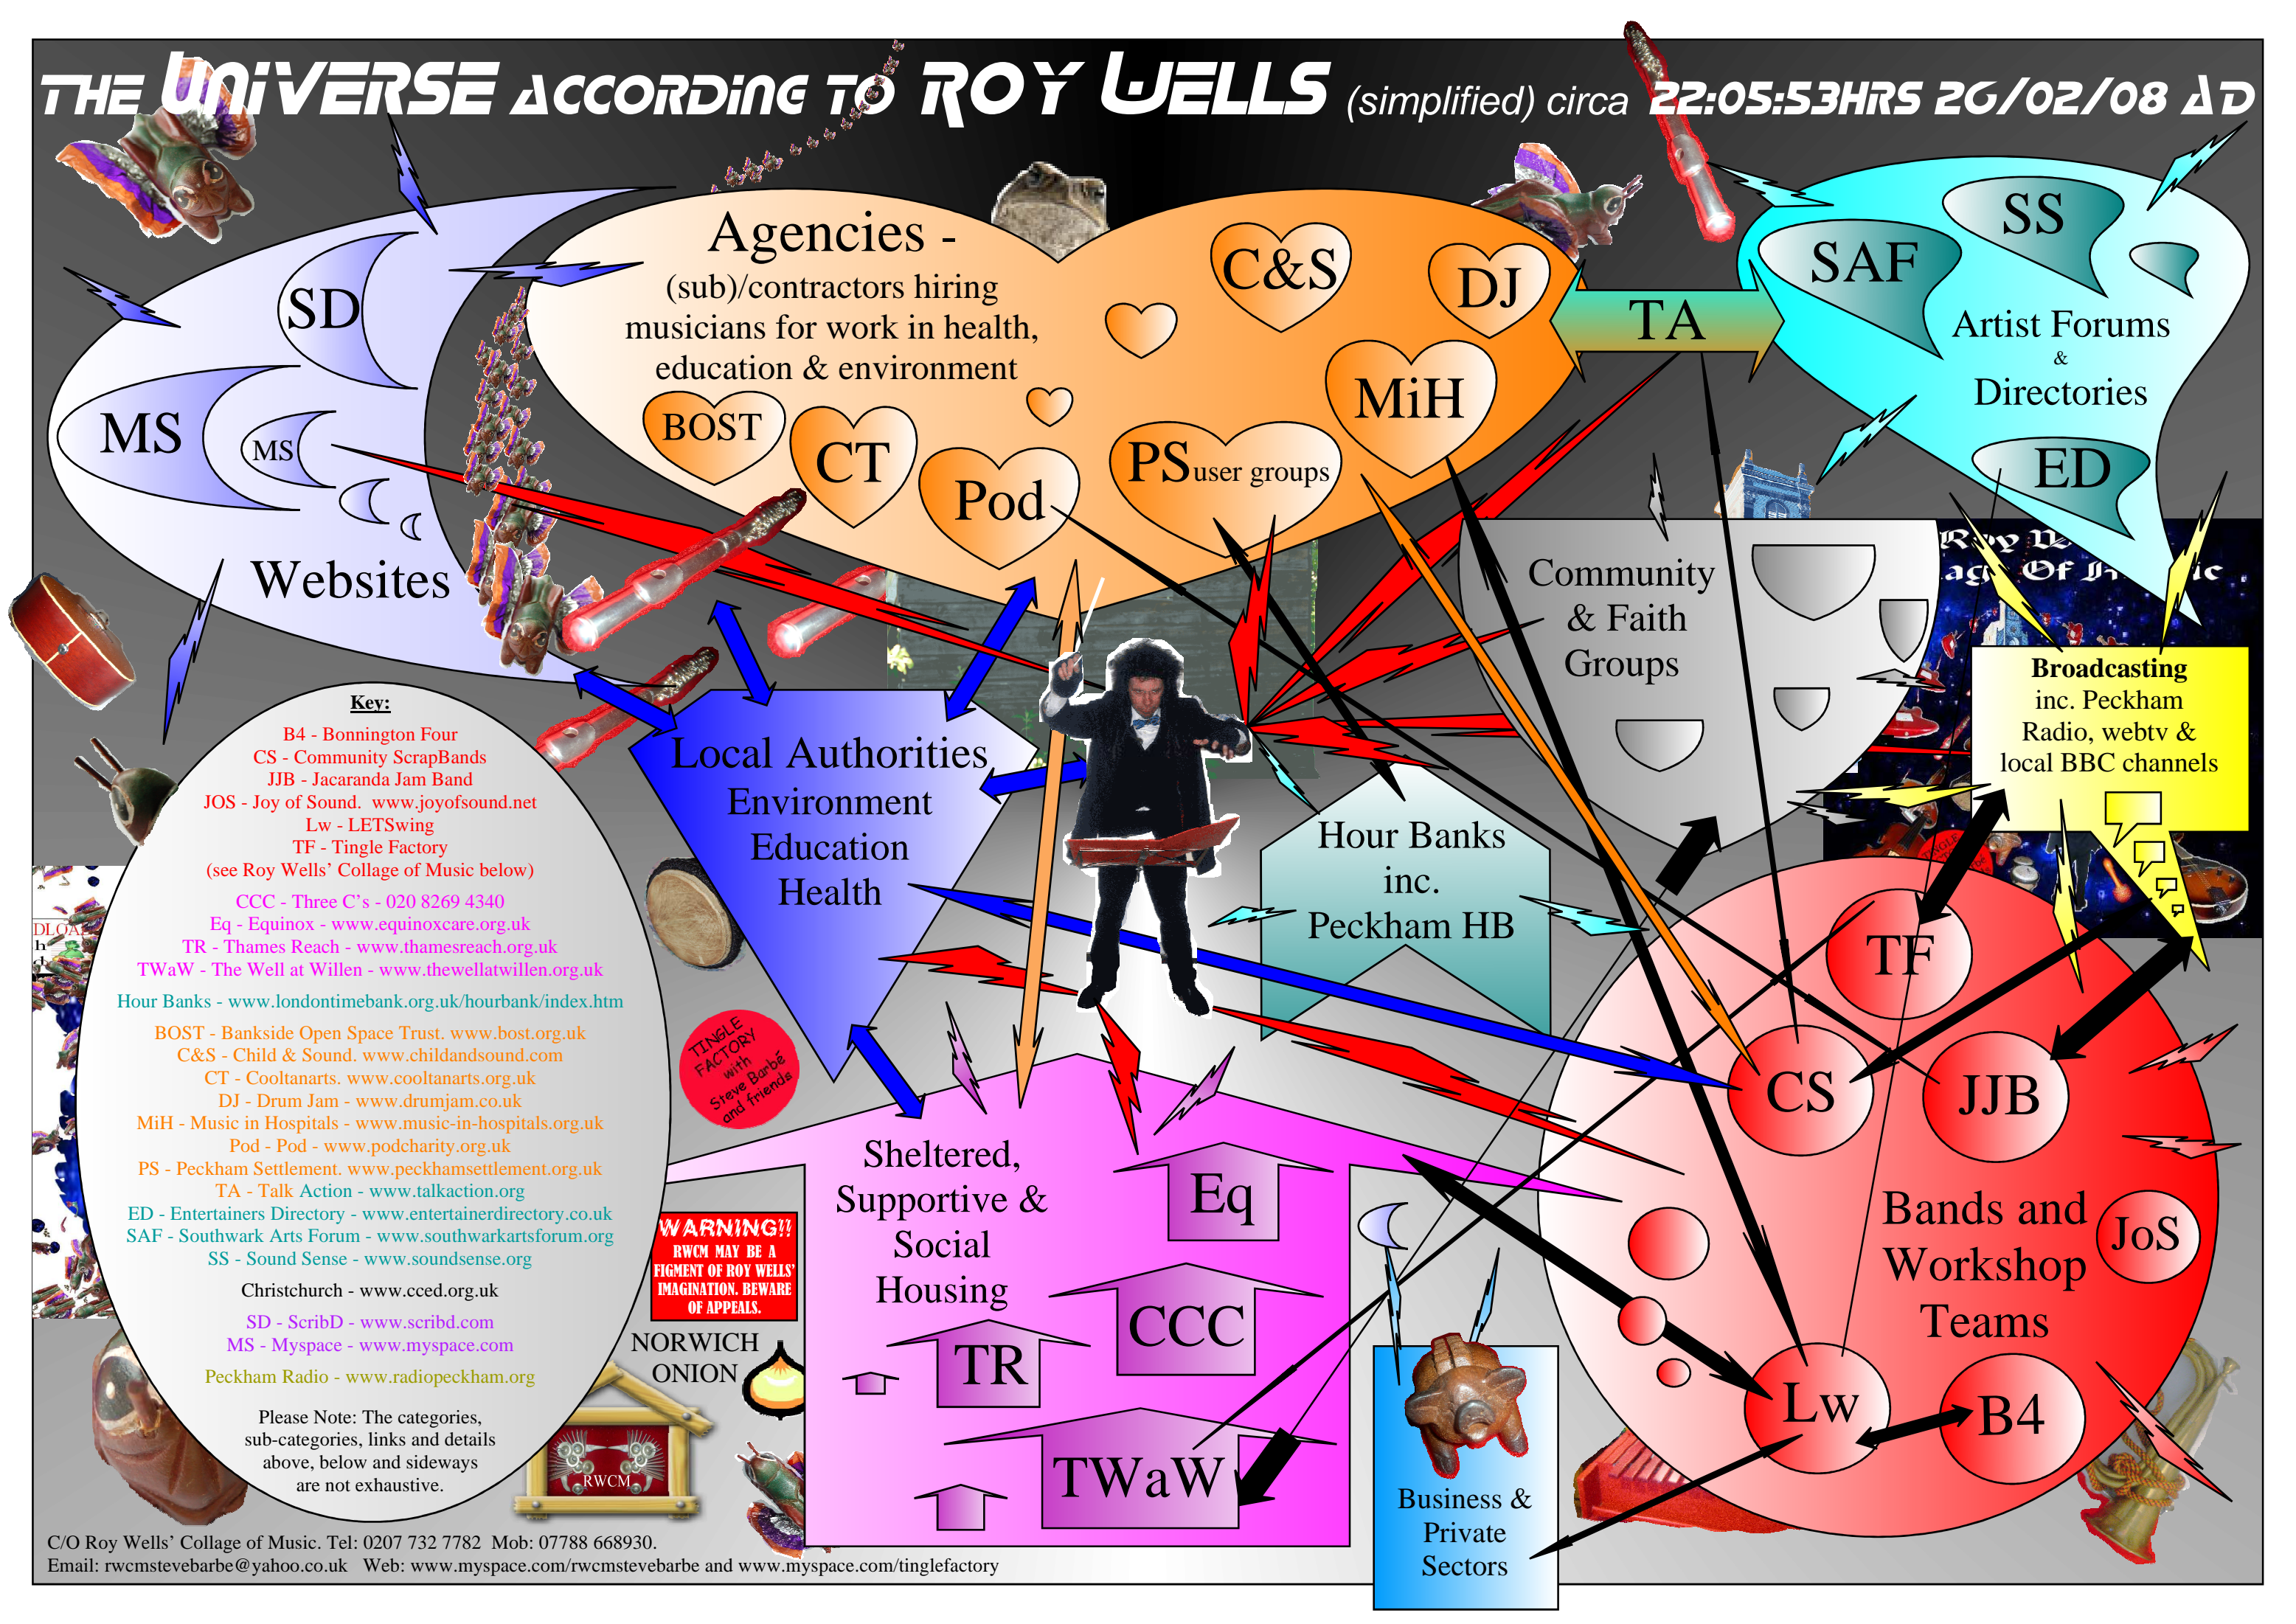

# THE UNIVERSE ACCORDING TO ROY WELLS (simplified) circa 22:05:53HRS 26/02/08 AD

**Key:**

- B4 - Bonnington Four
  - CS - Community ScrapBands
  - JJB - Jacaranda Jam Band
  - JOS - Joy of Sound. [www.joyofsound.net](http://www.joyofsound.net)
  - Lw - LETSwing
  - TF - Tingle Factory
  - (see Roy Wells' Collage of Music below)
  - CCC - Three C's - 020 8269 4340
  - Eq - Equinox - [www.equinoxcare.org.uk](http://www.equinoxcare.org.uk)
  - TR - Thames Reach - [www.thamesreach.org.uk](http://www.thamesreach.org.uk)
  - TWaW - The Well at Willen - [www.thewellatwillen.org.uk](http://www.thewellatwillen.org.uk)
  - Hour Banks - [www.londontimebank.org.uk/hourbank/index.htm](http://www.londontimebank.org.uk/hourbank/index.htm)
  - BOST - Bankside Open Space Trust. [www.bost.org.uk](http://www.bost.org.uk)
  - C&S - Child & Sound. [www.childandsound.com](http://www.childandsound.com)
  - CT - Cooltanarts. [www.cooltanarts.org.uk](http://www.cooltanarts.org.uk)
  - DJ - Drum Jam - [www.drumjam.co.uk](http://www.drumjam.co.uk)
  - MiH - Music in Hospitals - [www.music-in-hospitals.org.uk](http://www.music-in-hospitals.org.uk)
  - Pod - Pod - [www.podcharity.org.uk](http://www.podcharity.org.uk)
  - PS - Peckham Settlement. [www.peckhamsettlement.org.uk](http://www.peckhamsettlement.org.uk)
  - TA - Talk Action - [www.talkaction.org](http://www.talkaction.org)
  - ED - Entertainers Directory - [www.entertainerdirectory.co.uk](http://www.entertainerdirectory.co.uk)
  - SAF - Southwark Arts Forum - [www.southwarkartsforum.org](http://www.southwarkartsforum.org)
  - SS - Sound Sense - [www.soundsense.org](http://www.soundsense.org)
  - Christchurch - [www.cced.org.uk](http://www.cced.org.uk)
  - SD - ScribD - [www.scribd.com](http://www.scribd.com)
  - MS - Myspace - [www.myspace.com](http://www.myspace.com)
  - Peckham Radio - [www.radiopeckham.org](http://www.radiopeckham.org)
- Please Note: The categories, sub-categories, links and details above, below and sideways are not exhaustive.